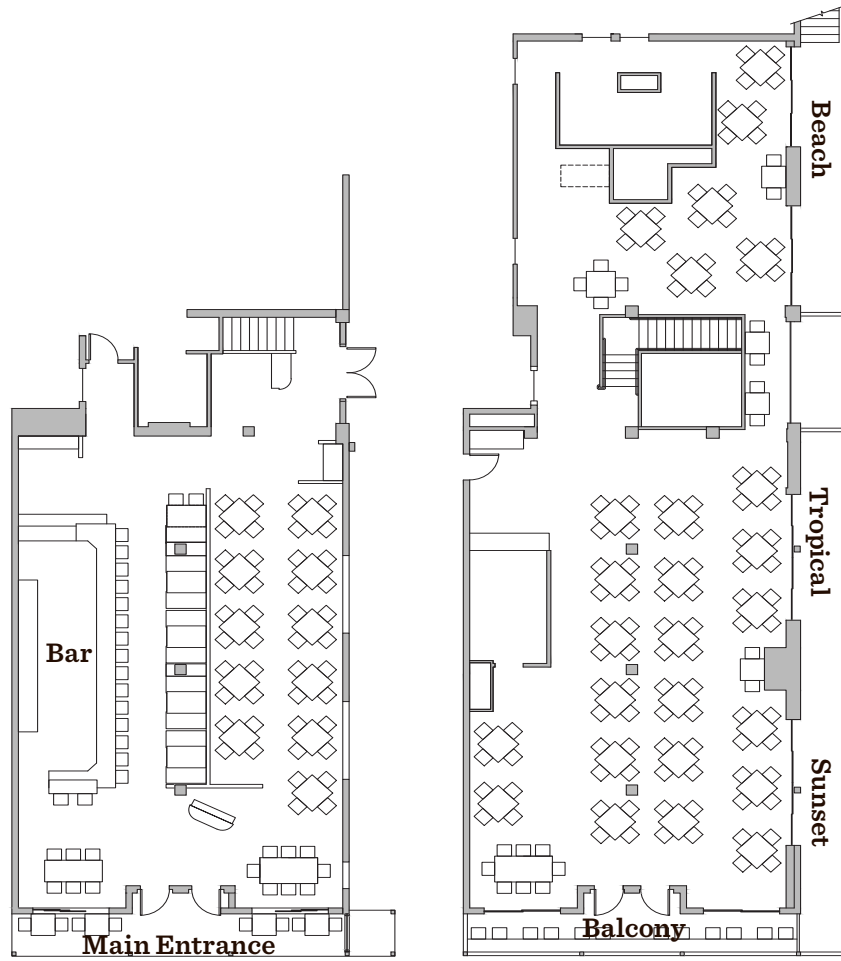

Tommy Bahama®

Room	Seated	Reception
Main Dining Room	20	35
Second Floor Dining Room	150	175

(All areas are semi-private)

Lower Level

Upper Level

ST. ARMANDS CIRCLE
 300 John Ringling Boulevard
 Sarasota, FL • 34236